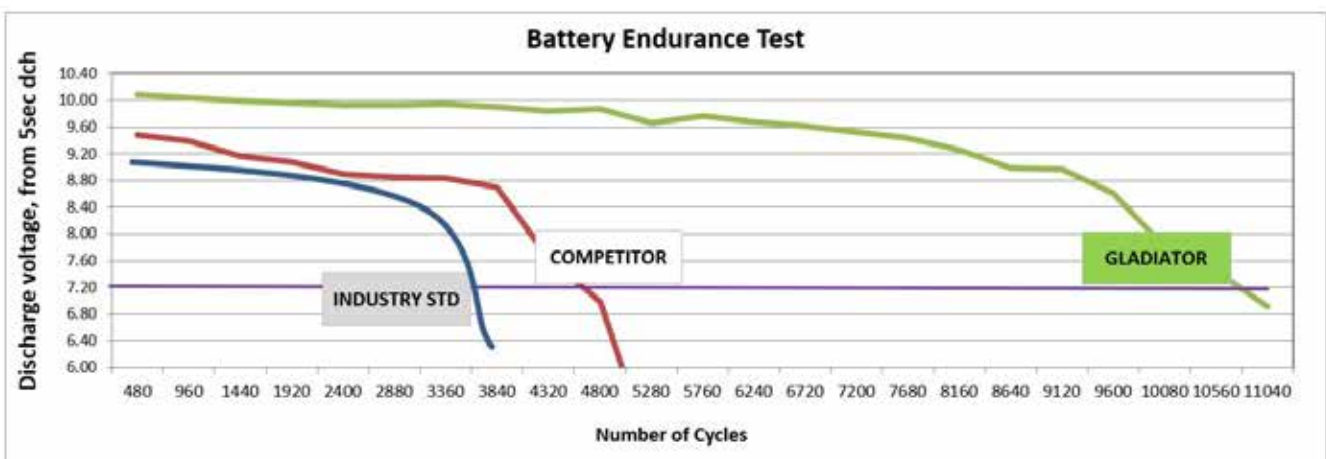

GLADIATOR BATTERY - WHY 80% MORE STARTS*

* Reference test: JIS 5301:2006