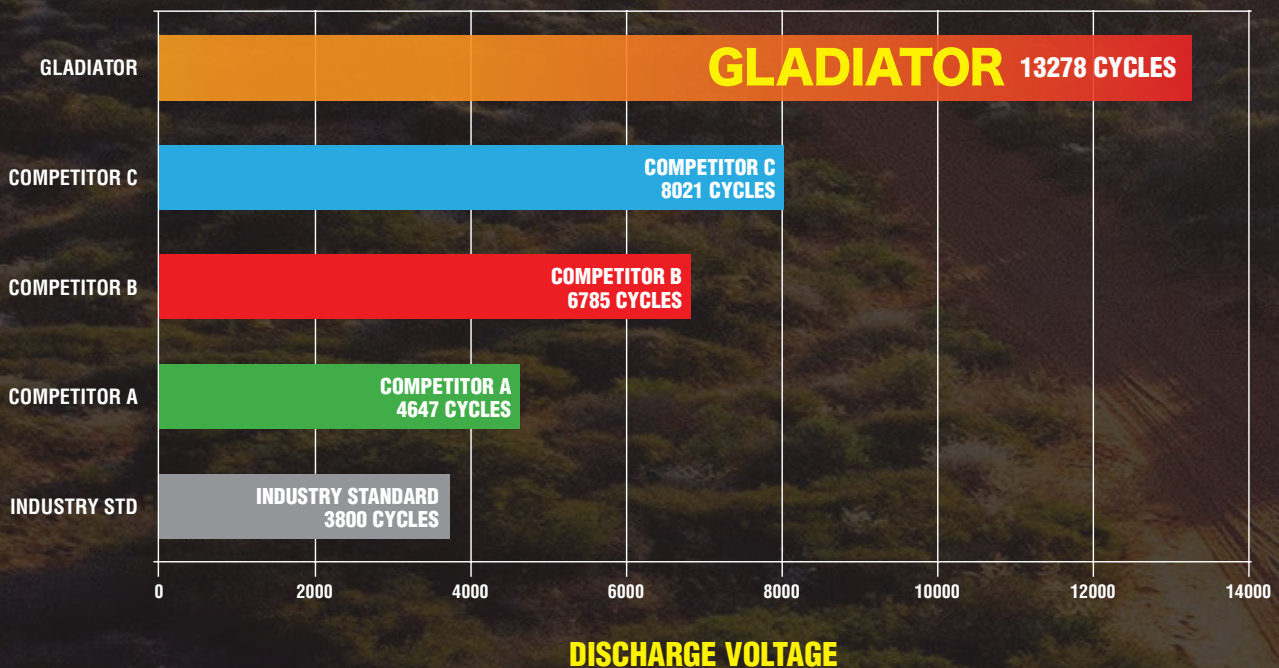

GLADIATOR THE SUPERCHARGE FLAGSHIP

The new Supercharge Gladiator Battery range is designed to endure Australia's extreme weather conditions. Gladiator is the premium battery option for those vehicles demanding superior power and durability to outwit ruggedness in the hottest or coldest weather. Gladiator is equipped with features and internal components that consistently give high performance in response to the ever-changing operating conditions without compromising long lasting durability.

Supercharge Gladiator's industry leading 48 month warranty is 20% more than its nearest top competitor. Gladiator also delivers 68% more starting cycles than its closest top competitor. Supercharge Gladiator is clearly the superior battery with its industry leading warranty and its best-in-class performance.

WHY 100% MORE STARTS*

* Against competition using Industry Test Standards

GLADIATOR

ARMED FOR MORE STARTS. BUILT TO LAST.