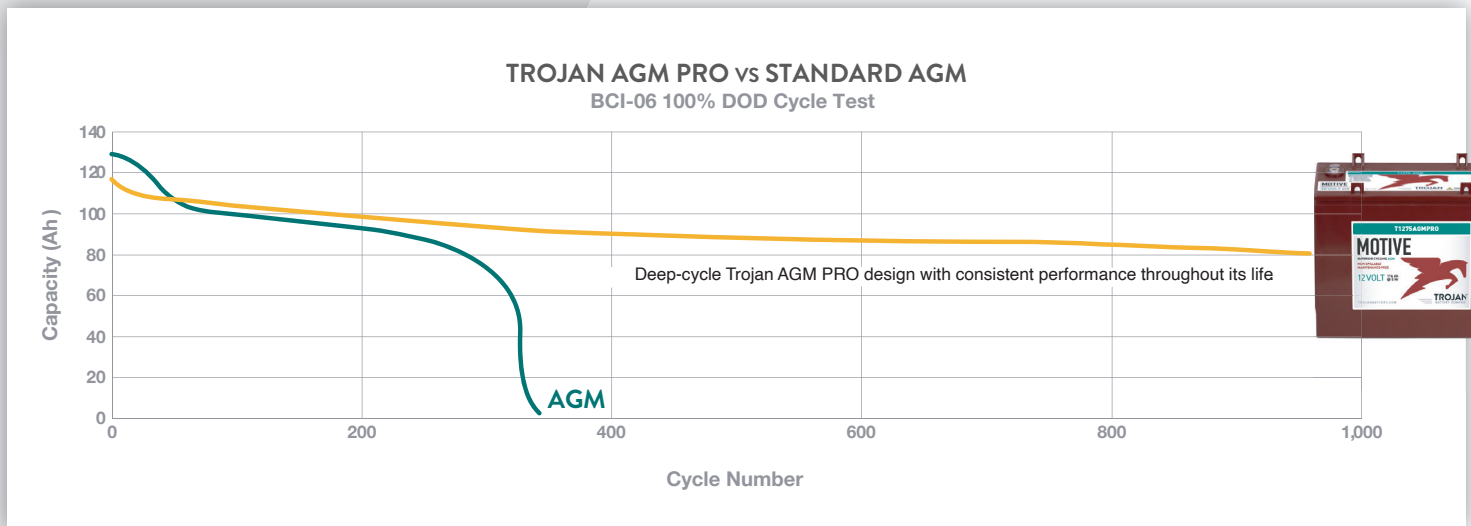

TROJAN AGM PRO

The new TROJAN AGM PRO Batteries deliver up to 3x the cycle life with high sustained performance versus standard AGM. The battery maintains high capacity in extreme deep-cycling, partial charging and challenging environments.

It outperforms the competition in these key areas:

- » **Life:** Up to 3x longer cycle life than standard AGM. Validated at 1,200 cycles at 100% DoD.
- » **Operating conditions:** Robust performance in extreme temperatures and conditions (from -20°C to 50°C).
- » **Charge recovery:** Tested to withstand and recover from periods of partial state of charge.
- » **Build quality:** Designed to absorb industrial/commercial vibration to preserve power and extend service life.

Trojan AGM PRO is ideal for floor-cleaning machines, aerial work platforms, material-handling equipment, and golf and commercial vehicles.

PART NUMBER	V	BCI SIZE	RATED CAPACITY (RC)			RATED CAPACITY (AH)				Energy @ 100 Hr Rate, kWh	BATTERY SIZE (MM)			WET WEIGHT LBS (KG)	POST TYPE/ TERMINAL TYPE
			@25 Amps	@56 Amps	@75 Amps	5 HR	10 HR	20 HR	100 HR		L	W	H		
T105-AGM-PRO	6	GC2	464	-	121	188	197	230	235	1.41	266	180	273	33.4	M8/AP/LT
T125-AGM-PRO	6	GC2	470	-	132	195	216	233	240	1.44	266	180	273	35.2	M8/AP/LT
T875-AGM-PRO	8	GC8	322	119	-	131	143	161	170	1.36	266	180	273	33.4	M8/AP/LT
T1275-AGM-PRO	12	GC12	255	-	69	114	126	133	135	1.62	331	180	278	42.7	M8/AP/LT